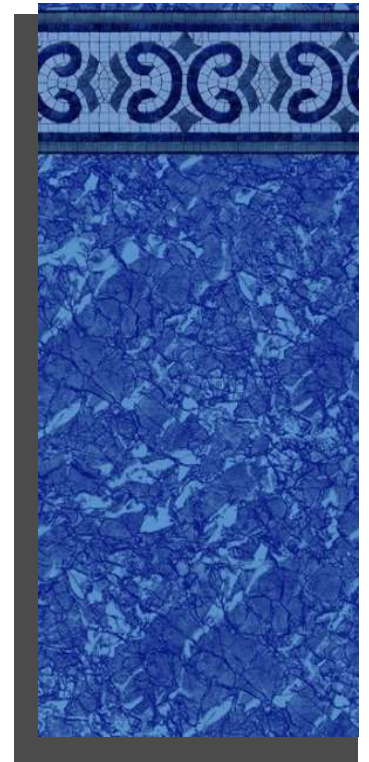

Sea Star Oyster Bay

Oyster Bay

\*Vinyl over steel available for these patterns only

\*\*Note: Colour of material may vary

# 2024 LINER PATTERNS

## 30MIL CLASSIC PATTERNS

**Abalone**

**Mountain White  
Diffusion**

**Blue Marble**

**Oxford Blue Marble**

**Blue Lancashire  
Blue Marble**

**Grand White Pebble**

**Denim**