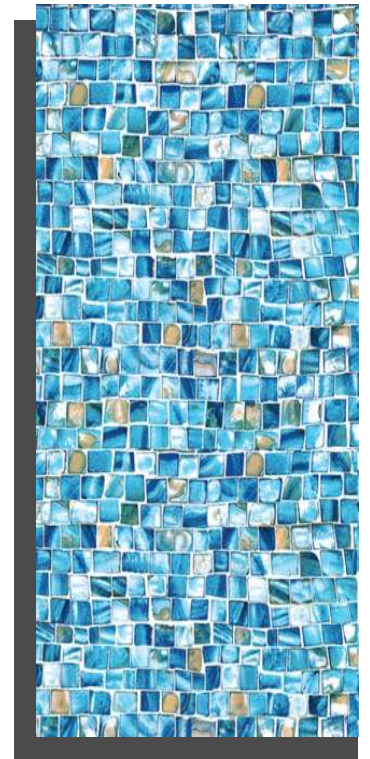

Gray Maui\*

\*Premium Pattern - Additional charges will apply

Note: Colour may vary. Ask to see an actual vinyl liner sample. In the manufacturing process of the liner, seam lines may be visible or invisible. Some patterns have had scale adjustments to better highlight the pattern.

# 2024 LINER PATTERNS

30MIL INGROUND

Moonstone

Premium Bella Marble

Catalina

Midas

Opaline

Siesta Wave

Sea Star Oyster Bay

Oyster Bay

\*Vinyl over steel available for these patterns only

\*\*Note: Colour of material may vary