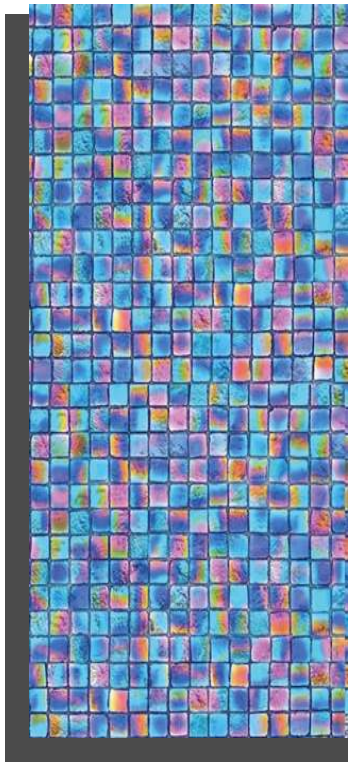

2024 LINER PATTERNS

30MIL CLASSIC PATTERNS

Abalone