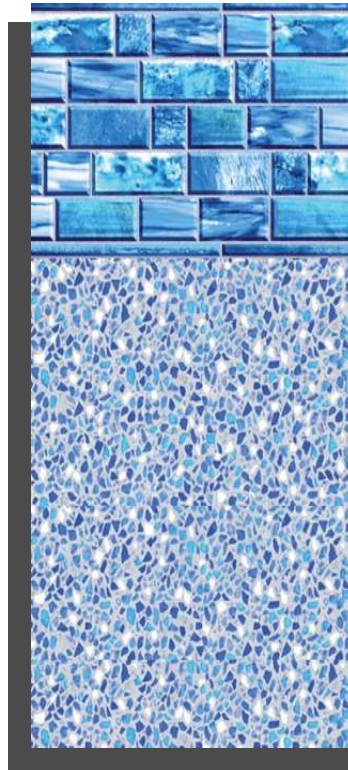

Gray Maui\*

\*Premium Pattern - Additional charges will apply

Note: Colour may vary. Ask to see an actual vinyl liner sample. In the manufacturing process of the liner, seam lines may be visible or invisible. Some patterns have had scale adjustments to better highlight the pattern.

# 2024 LINER PATTERNS

30MIL INGROUND

Moonstone

Premium Bella Marble

Catalina

Midas

Opaline

Siesta Wave

Sea Star Oyster Bay

Oyster Bay

\*Vinyl over steel available for these patterns only

\*\*Note: Colour of material may vary